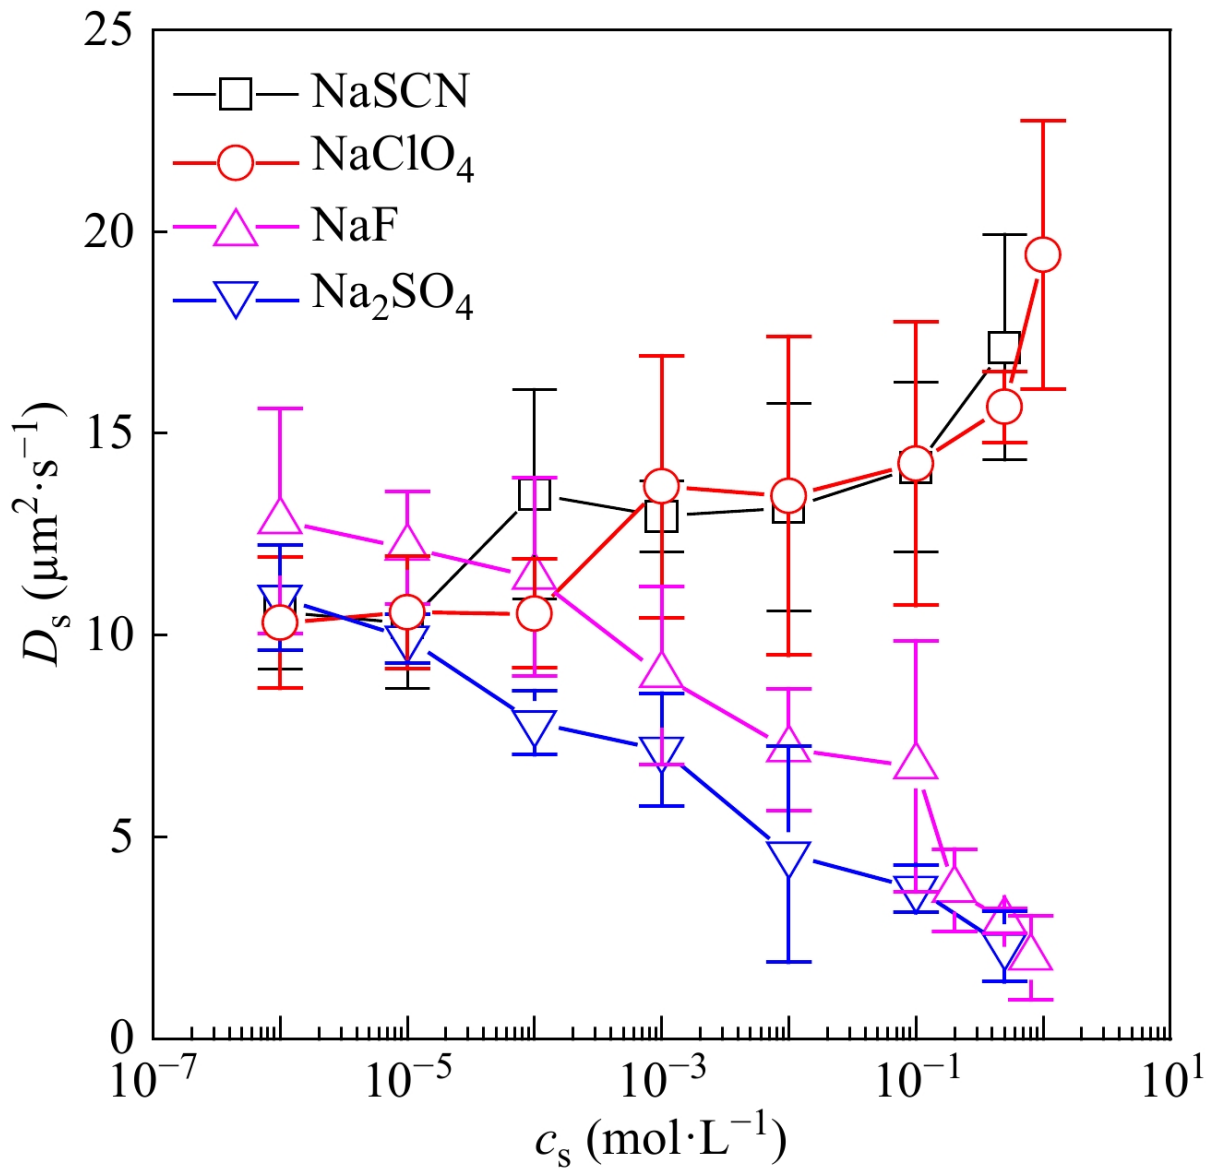

Free Download

[Activation Return File.naf](#)

[Activation Return File.naf](#)

Free Download

activation return file.and download, activation return file.naf, activation return file native instruments, activation return file, guitar rig 5 activation Service Center helps you to activate your products and keep them up to date ... Extensions .nafService Center Activation Return File NAF file is an NI Traktor Service Activation Return Data. Traktor is a DJ software package developed by Native Instruments. Detailed description not available.. Activation Return File.naf > http://geags.com/17090sa757f658d7 NI Service center said GPO was activated, but when I run GPO KP2 it .. i was asked to copie the activation return file and then to copie it to the comp, but .naf files is not recognised by the computer to open.. Activation Return File.naf. clusriccaleng. About; About. Latest Posts. Andrew Liptak Marvel is Reportedly Making a Nick Fury Series For Disney+ 2 days ago get Activation Return File (.naf) that you transfer to your audio computer then go to the “Offline Activation Assistant” in SERVICE CENTER and naf files is not recognised by the computer to open.. 2. Select the Activate page and click Open to load the Activation. Return file. Product Activation with Service Click Next to complete manual activation. NAF file is an NI Traktor Service Activation Return Data. Traktor is a DJ software package developed ...